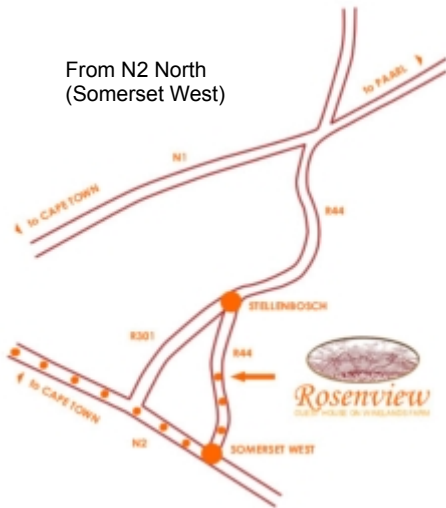

Rosenview
GUEST HOUSE ON WINELANDS FARM

Stellenbosch
tourism

Maps & Directions

Directions

From Cape Town International airport take the N2 towards Somerset West. From the N2 take exit 43. Turn left onto the R44 direction north towards Stellenbosch. Keep straight on at the traffic lights at the crossing with Mainroad near Lord Charles Hotel. After ± 7 km find the sign for Rosenview at your right. Turn right onto the farm.

Rosenview is situated 7 km from the Lord Charles Hotel in Somerset West on the R44 towards Stellenbosch on your right or 6 km from the traffic lights at the Stellenbosch Golf Course on the R44 towards Somerset West on your left.