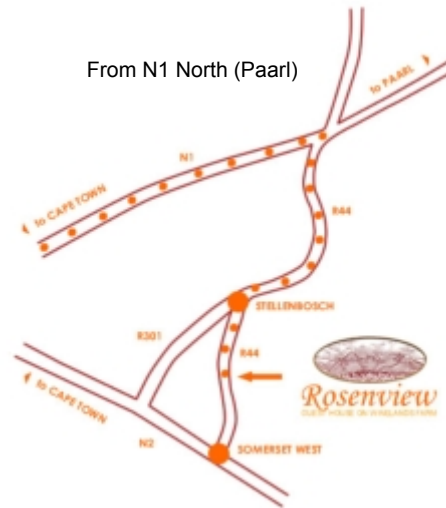

Rosenview
GUEST HOUSE ON WINELANDS FARM

stellenbosch
tourism

Maps & Directions

Directions

From Cape Town International airport take the N2 towards Somerset West. From the N2 take exit 43. Turn left onto the R44 direction north towards Stellenbosch. Keep straight on at the traffic lights at the crossing with Mainroad near Lord Charles Hotel. After \pm 7 km find the sign for Rosenview at your right. Turn right onto the farm.

Rosenview is situated 7 km from the Lord Charles Hotel in Somerset West on the R44 towards Stellenbosch on your right or 6 km from the traffic lights at the Stellenbosch Golf Course on the R44 towards Somerset West on your left.