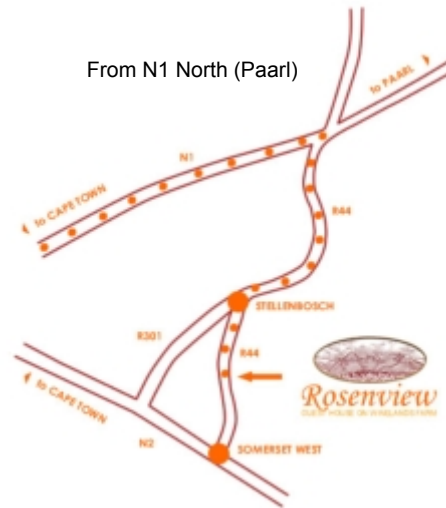

Rosenview
GUEST HOUSE ON WINELANDS FARM

Stellenbosch
tourism

Maps & Directions

Directions

From Cape Town International airport take the N2 towards Somerset West. From the N2 take exit 43. Turn left onto the R44 direction north towards Stellenbosch. Keep straight on at the traffic lights at the crossing with Mainroad near Lord Charles Hotel. After ± 7 km find the sign for Rosenview at your right. Turn right onto the farm.

Rosenview is situated 7 km from the Lord Charles Hotel in Somerset West on the R44 towards Stellenbosch on your right or 6 km from the traffic lights at the Stellenbosch Golf Course on the R44 towards Somerset West on your left.