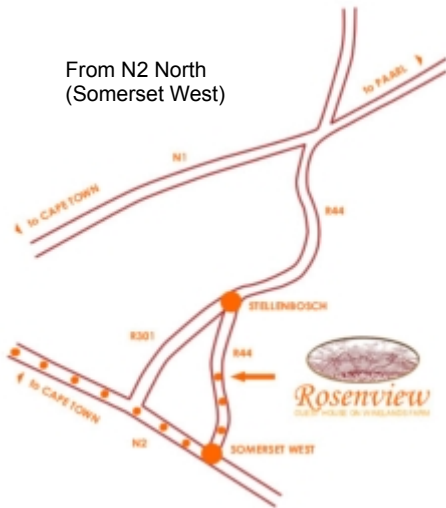

Rosenview
GUEST HOUSE ON WINELANDS FARM

stellenbosch
tourism

Maps & Directions

Directions

From Cape Town International airport take the N2 towards Somerset West. From the N2 take exit 43. Turn left onto the R44 direction north towards Stellenbosch. Keep straight on at the traffic lights at the crossing with Mainroad near Lord Charles Hotel. After \pm 7 km find the sign for Rosenview at your right. Turn right onto the farm.

Rosenview is situated 7 km from the Lord Charles Hotel in Somerset West on the R44 towards Stellenbosch on your right or 6 km from the traffic lights at the Stellenbosch Golf Course on the R44 towards Somerset West on your left.